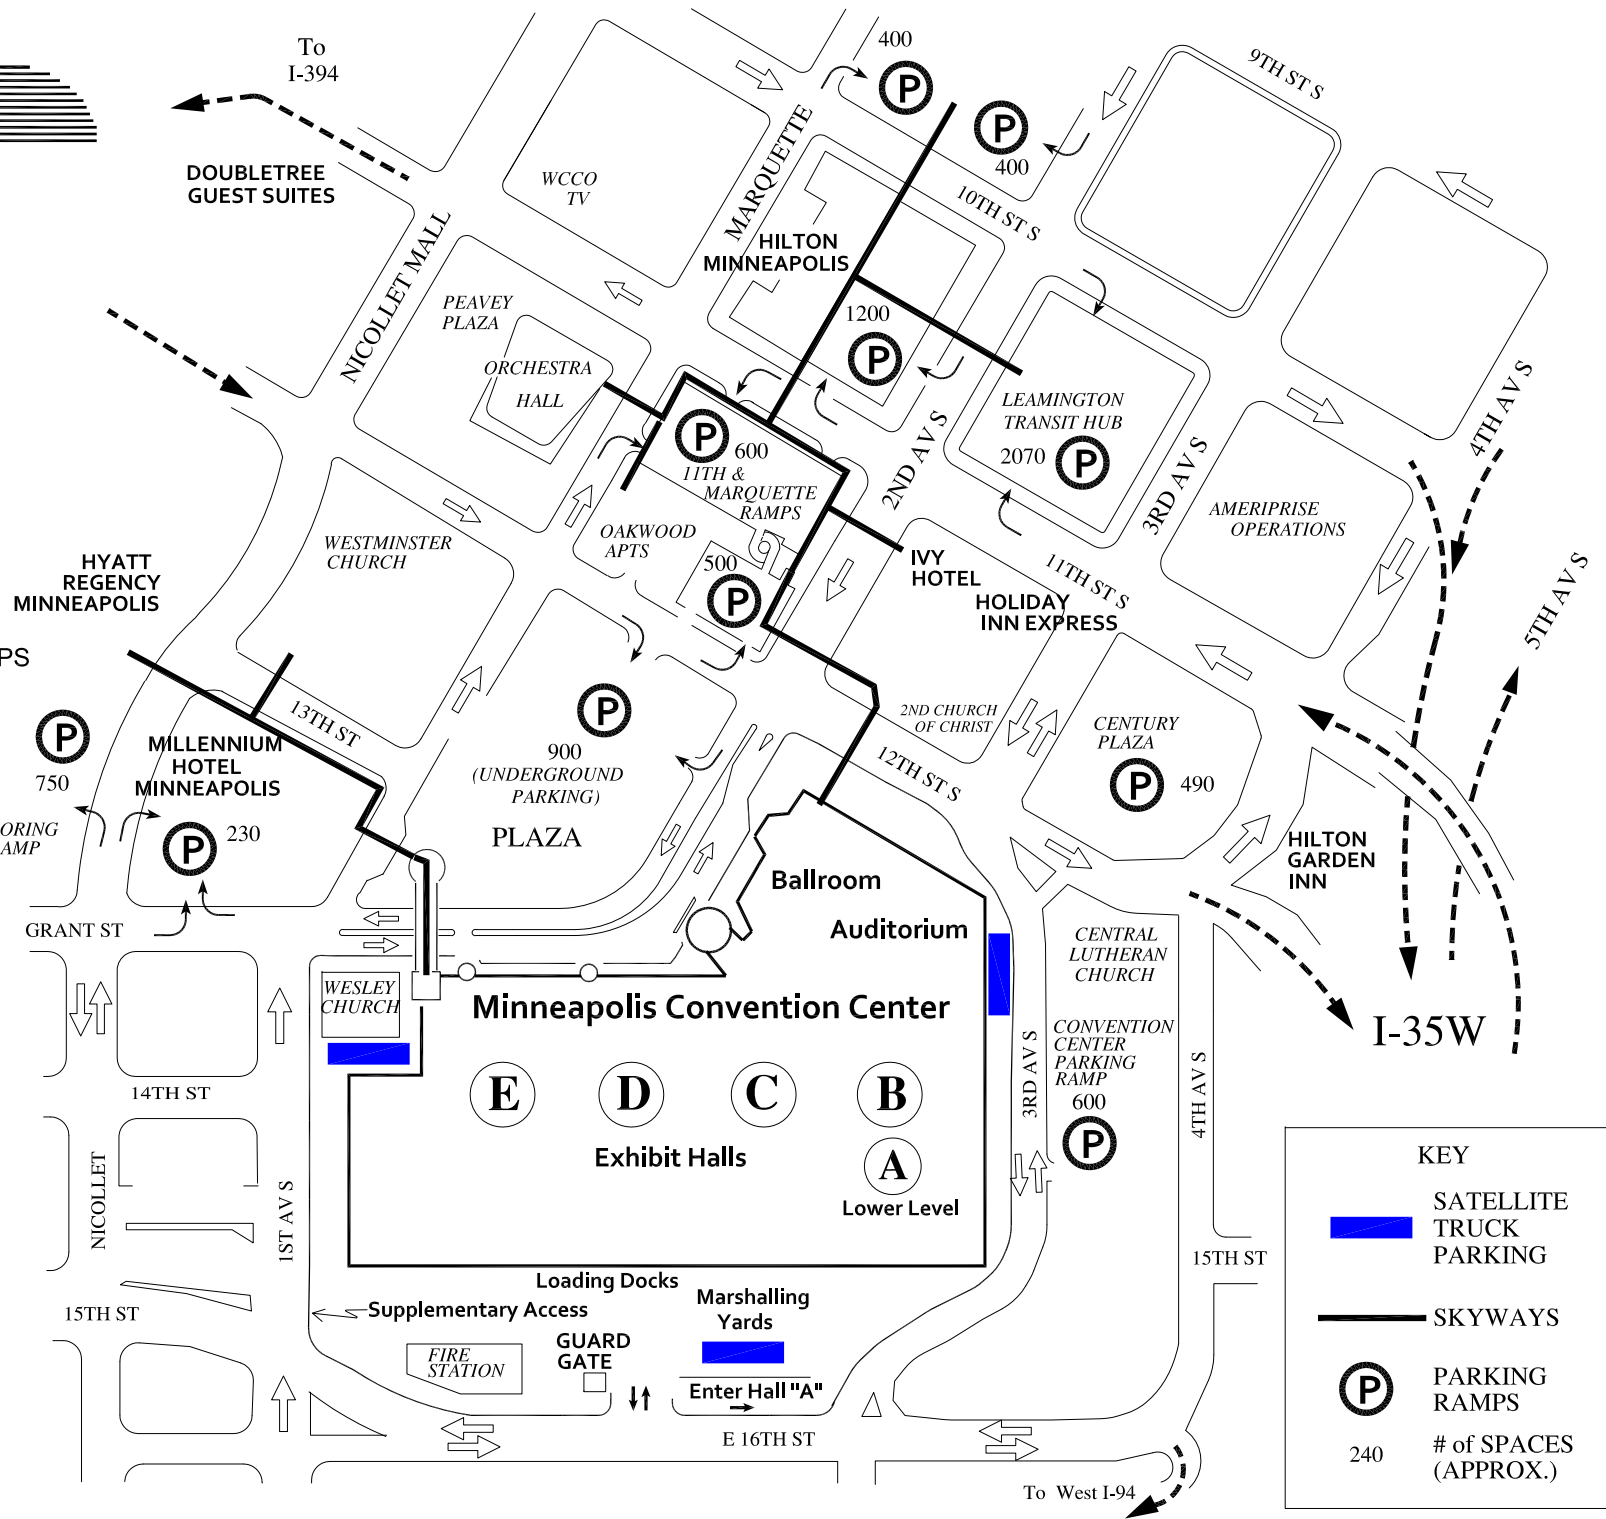

Minneapolis Convention Center

Parking for Media Satellite Trucks

MUNICIPAL PARKING RAMPS

LEAMINGTON (673-9650)
11TH & MARQUETTE (339-2554)
PLAZA (339-9061)
OPEN 6 A.M. - 11 P.M.
OR LATER FOR EVENTS

OPEN WEEKENDS FOR ALL
EVENTS AT ORCH. HALL
AND CONVENTION CENTER

HILTON RAMP (673-9644)
OPEN 24 HRS/DAY

SKYWAYS ARE OPEN
M-F 6:30a - 10:00p
SAT 9:30a - 8:00p
SUN NOON - 6:00p

Mpls Traffic & Parking Services
February 2009

KEY

SATELLITE TRUCK PARKING

SKYWAYS

PARKING RAMPS
240 # of SPACES (APPROX.)