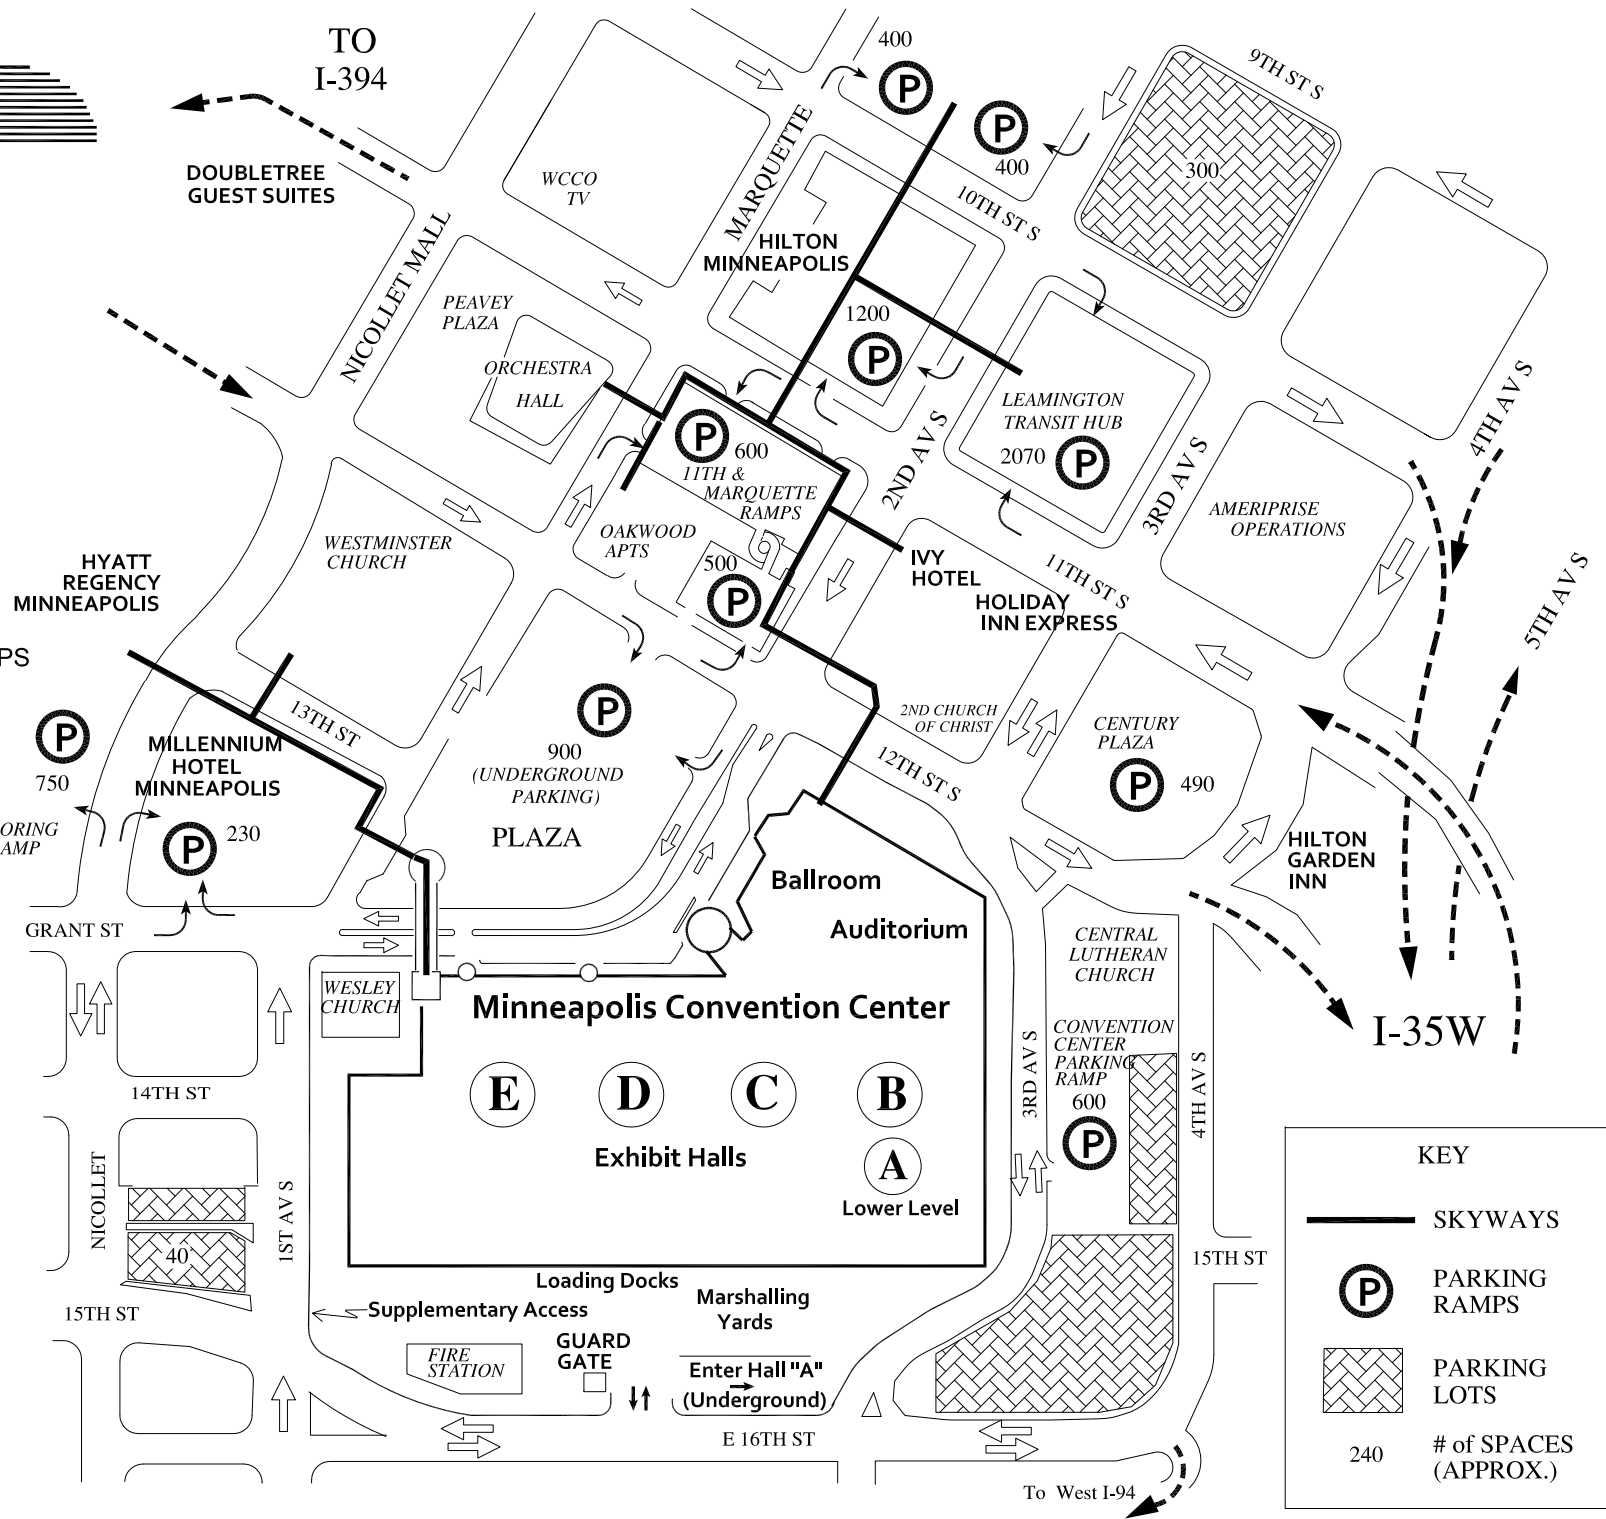

Minneapolis Convention Center

Parking & Skyway System

MUNICIPAL PARKING RAMPS

LEAMINGTON (673-9650)
 11TH & MARQUETTE (339-2554)
 PLAZA (339-9061)
 OPEN 6 A.M. - 11 P.M.
 OR LATER FOR EVENTS

OPEN WEEKENDS FOR ALL
 EVENTS AT ORCH. HALL
 AND CONVENTION CENTER

HILTON RAMP (673-9644)
 OPEN 24 HRS/DAY

SKYWAYS ARE OPEN
 M-F 6:30a - 10:00p
 SAT 9:30a - 8:00p
 SUN NOON - 6:00p

Mpls Traffic & Parking Services
 February 2009

KEY	
	SKYWAYS
	PARKING RAMPS
	PARKING LOTS
240	# of SPACES (APPROX.)